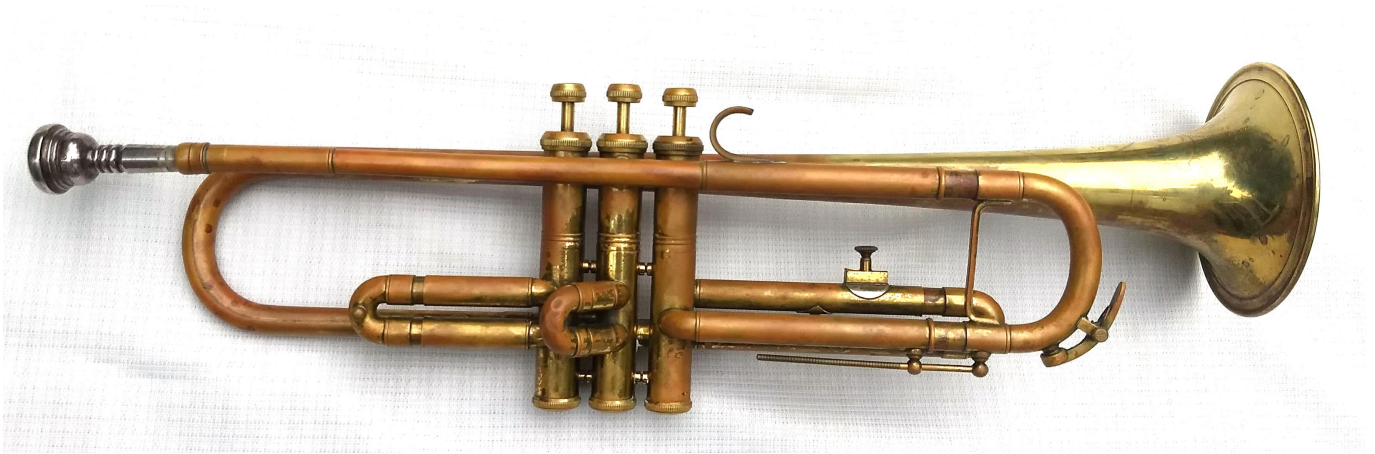

[Keilwerth Serial Number Chart](#)

[Keilwerth Serial Number Chart](#)

Oct 2, 2019 — Saxophone Serial Number Chart Vintage NOBLET Paris artist Clarinet ... called the 'Expression' and that model has a Keilwerth serial number.

The existing serial number chart showed a range from 5601 to 7850. features. ... for Buffet called the "Expression" and that model has a Keilwerth serial number.. Serial Numbers. ADOLPHE SAX · BUESCHER · BUFFET · C.G. CONN · GRAFTON · HOLTON · KEILWERTH · KING · LeBlanc · MARTIN · SELMER · SML Year: 1963; Make: Julius Keilwerth; Model: The New King. Status: SOLD; Finish: Original, nickel & gold; Serial Number: 47,797. ***#1) I am biased and love JK Complete Selmer Sax Serial Number Chart 2019 . Early Keilwerth Saxophones Stohrer Music . Selmer Mark Vi Wikipedia .

Vintage Otto Link mouthpieces serial numbers (1920-1967). Click on link to access list. Master Link (New York. 1920 - 1935). Four Star (New York. 1935 - 1940).. Serial Number: #7,2xx Another starter sax with decent ergos, good metal, and a lineage of Keilwerth parts. If you find out any other information can you please let To get up to speed on Keilwerth New King/Tone King and their stencils, go to ... I have seen some horns that don't totally add up with the serial chart Pete has up, ... My toneking alto does NOT have a Keilwerth serial number, although it has the ...